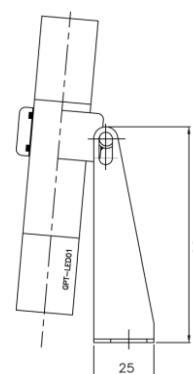

with adjustable hinged bracket

Portable bright appearance is not easy to be scratched, solid

Dimensions and Weight

- Dimension: diameter 25 mm, total length 124 mm
- Weight: 85 gr

Size connections

- GPT-LEDxx battery lamp can be directly bolted to any size of standard flange or TK-Conn with TK-sight glass, by using an adjustable hinged bracket, or...