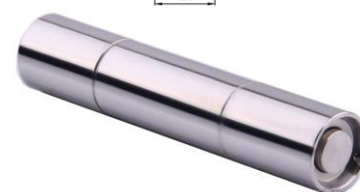

GPT-LED - Luminaire Single LED

Put a removable stainless battery lamp to safety light your process without any electrical wire

Description

Powerful stainless steel luminaire can be mounted directly to any standard sight glass or TKC-Connections welded on vessel or pipeline and provides up to 200 Lumens of intense glare free illumination through a safety glass lens.

Extremely compact, without any wire, this battery lamp are ideally suited for use with fittings in aseptic conditions such as small vessels trolley mounted or pipeline in pharmaceutical industries where strict cleanliness codes are required.

Key features

Item Type	Flashlights
Lumen	200
Charger	Rechargeable
Body Material	Stainless Steel
Light Source	LED Bulbs
Zoom	No
Wattage	5W
Battery Type	1 x 18650 o 3 x AAA
Certification	CE / RoHS
Waterproof	Yes
Color	Light Grey
Lighting Distance	50 m
Switch Mode	Zoom In
Support Dimmer	2-4 files
Function	Shock Resistant
Body Color	Silver
Model of LED Beads	Q5
Focal Length	Non-adjustable
Flashlight Type	Hike

with adjustable hinged bracket

Portable bright appearance is not easy to be scratched, solid

Dimensions and Weight

- Dimension: diameter 25 mm, total length 124 mm
- Weight: 85 gr

Size connections

- GPT-LEDxx battery lamp can be directly bolted to any size of standard flange or TK-Conn with TK-sight glass, by using an adjustable hinged bracket, or...