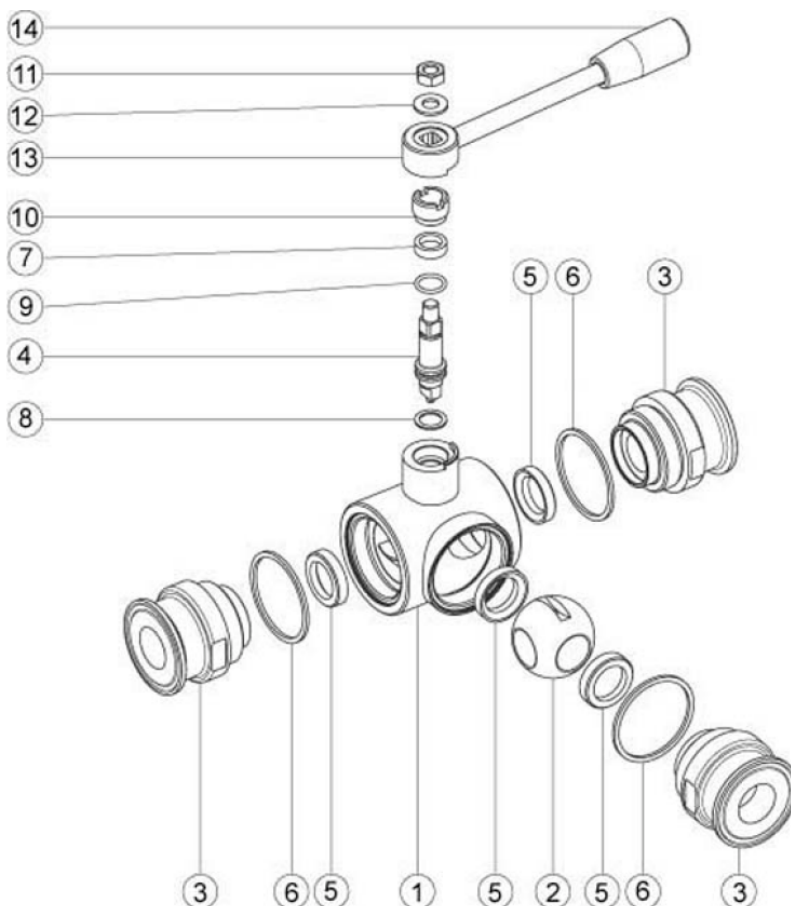

Sanitary
flow
equipment

POS.	DENOMINATION	PCS	MAT.
1	Body	1	AISI 316L
2	Ball	1	AISI 316L
3	Sleeves	3	AISI 316L
4	Stem	1	AISI 316L
5	Ball seals	4	PTFE
6	Sleeve seals	3	PTFE
7	Stem seal	1	PTFE
8	Stem seal	1	PTFE
9	Stem OR-seal	1	FKM
10	Register ring	1	AISI 304L (303)
11	Nut	1	AISI 304L
12	Washer	1	AISI 304L
13	Lever	1	AISI 304L
14	Handle	1	Resina

Get the information you need and more at : info@aerreinox.it

In the interests of development and improvement of the product, we reserve the right to change the specifications without prior notice.

Aerre Inox s.r.l.

26010 FIESCO Via Gerola n.4 -CREMONA- Italy
Tel. +39.0374.370828 Fax +39.0374.370833
e-mail : info@aerreinox.it http : www.aerreinox.it